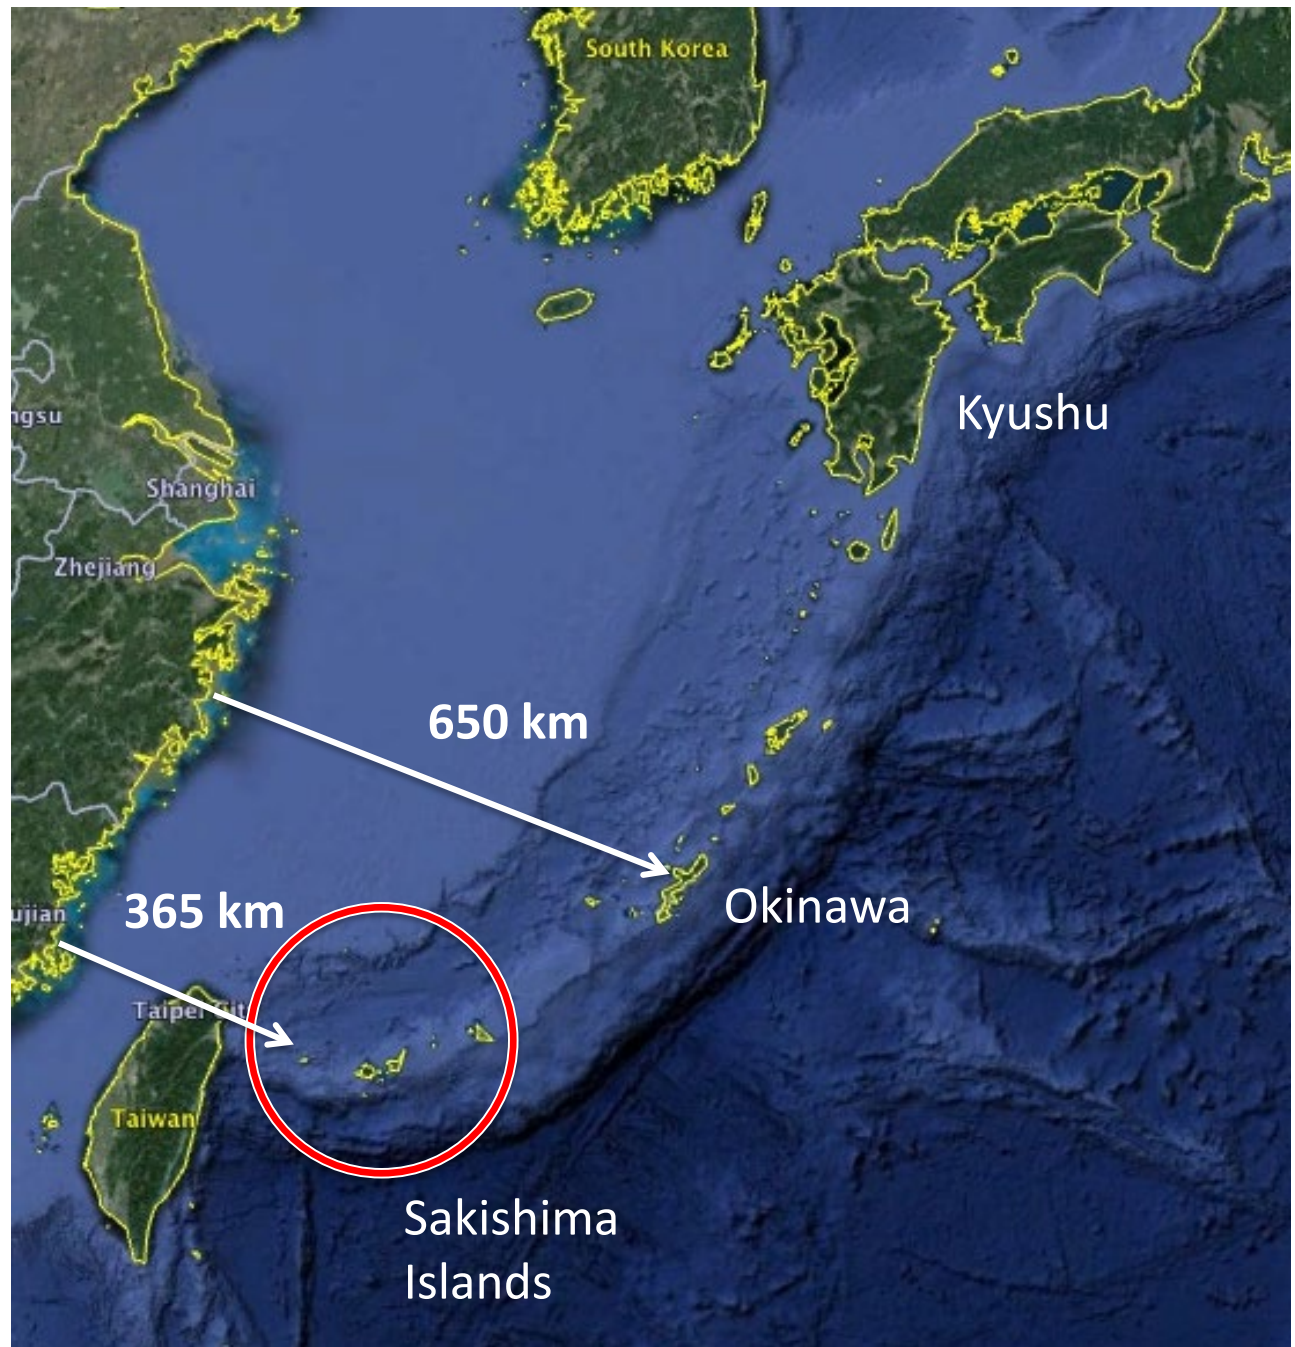

Japan's Relative Decline: Defense Budgets

Source and methods: Official budgets, adjusted by national GDP deflator, then converted to USD, using February 2018 exchange rate.

Japan's Southwest Island Chain

Japan's Southwest Island Chain

Missile Class	Range, Km	Number
DF-11 (SRBM)	280-350	700-750
DF-15B (SRBM)	600-800	350-400
DF-16 (SRBM)	800-1,000	24-48
DF-21C (MRBM)	2,000	36-108
DF-26 (IRBM)	3,000-5,000	16-32