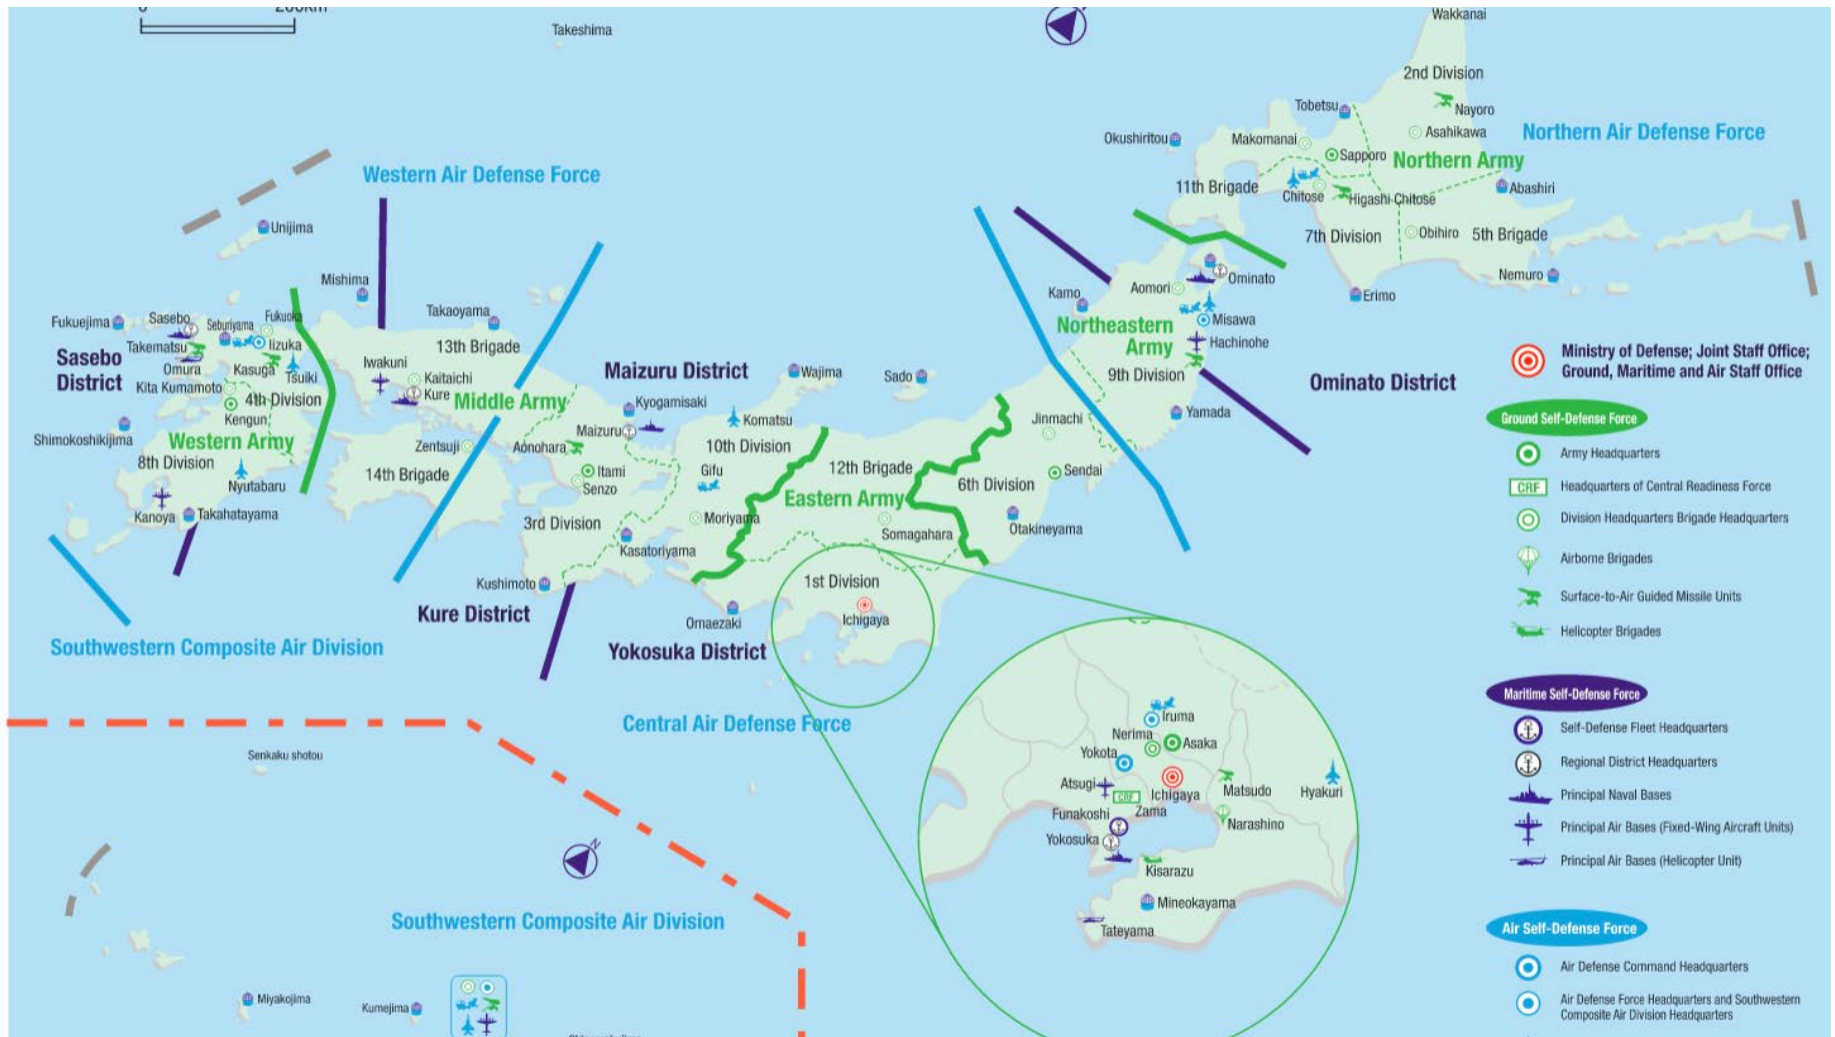

Japan's Relative Decline: Defense Budgets

Source and methods: Official budgets, adjusted by national GDP deflator, then converted to USD, using February 2018 exchange rate.

Japan's Southwest Island Chain

Japan's Southwest Island Chain

Missile Class	Range, Km	Number
DF-11 (SRBM)	280-350	700-750
DF-15B (SRBM)	600-800	350-400
DF-16 (SRBM)	800-1,000	24-48
DF-21C (MRBM)	2,000	36-108
DF-26 (IRBM)	3,000-5,000	16-32

Weak Jointness, No Standing Joint Command

Standoff ... for Outer Island Defense?