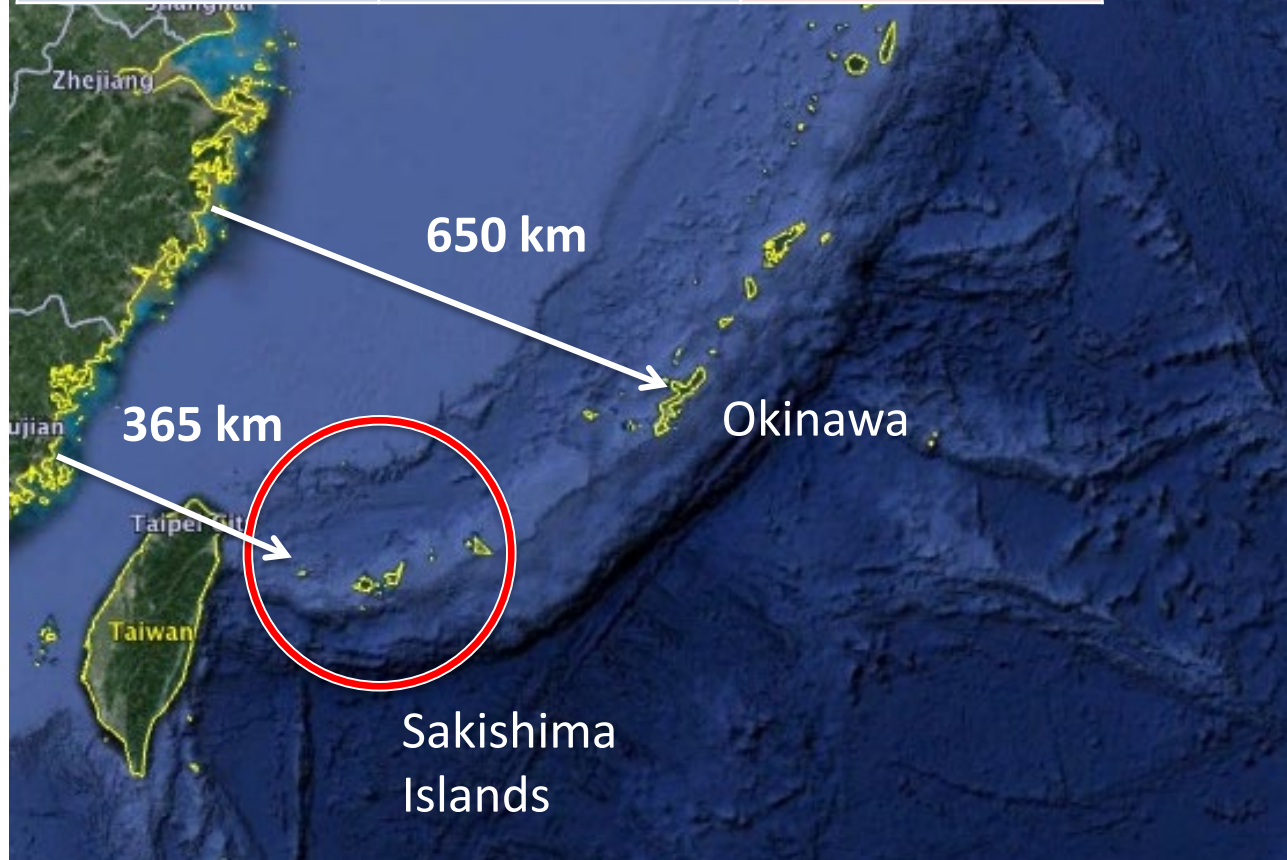

Japan's Relative Decline: Defense Budgets

Source and methods: Official budgets, adjusted by national GDP deflator, then converted to USD, using February 2018 exchange rate.

Japan's Southwest Island Chain

Japan's Southwest Island Chain

Missile Class	Range, Km	Number
DF-11 (SRBM)	280-350	700-750
DF-15B (SRBM)	600-800	350-400
DF-16 (SRBM)	800-1,000	24-48
DF-21C (MRBM)	2,000	36-108
DF-26 (IRBM)	3,000-5,000	16-32