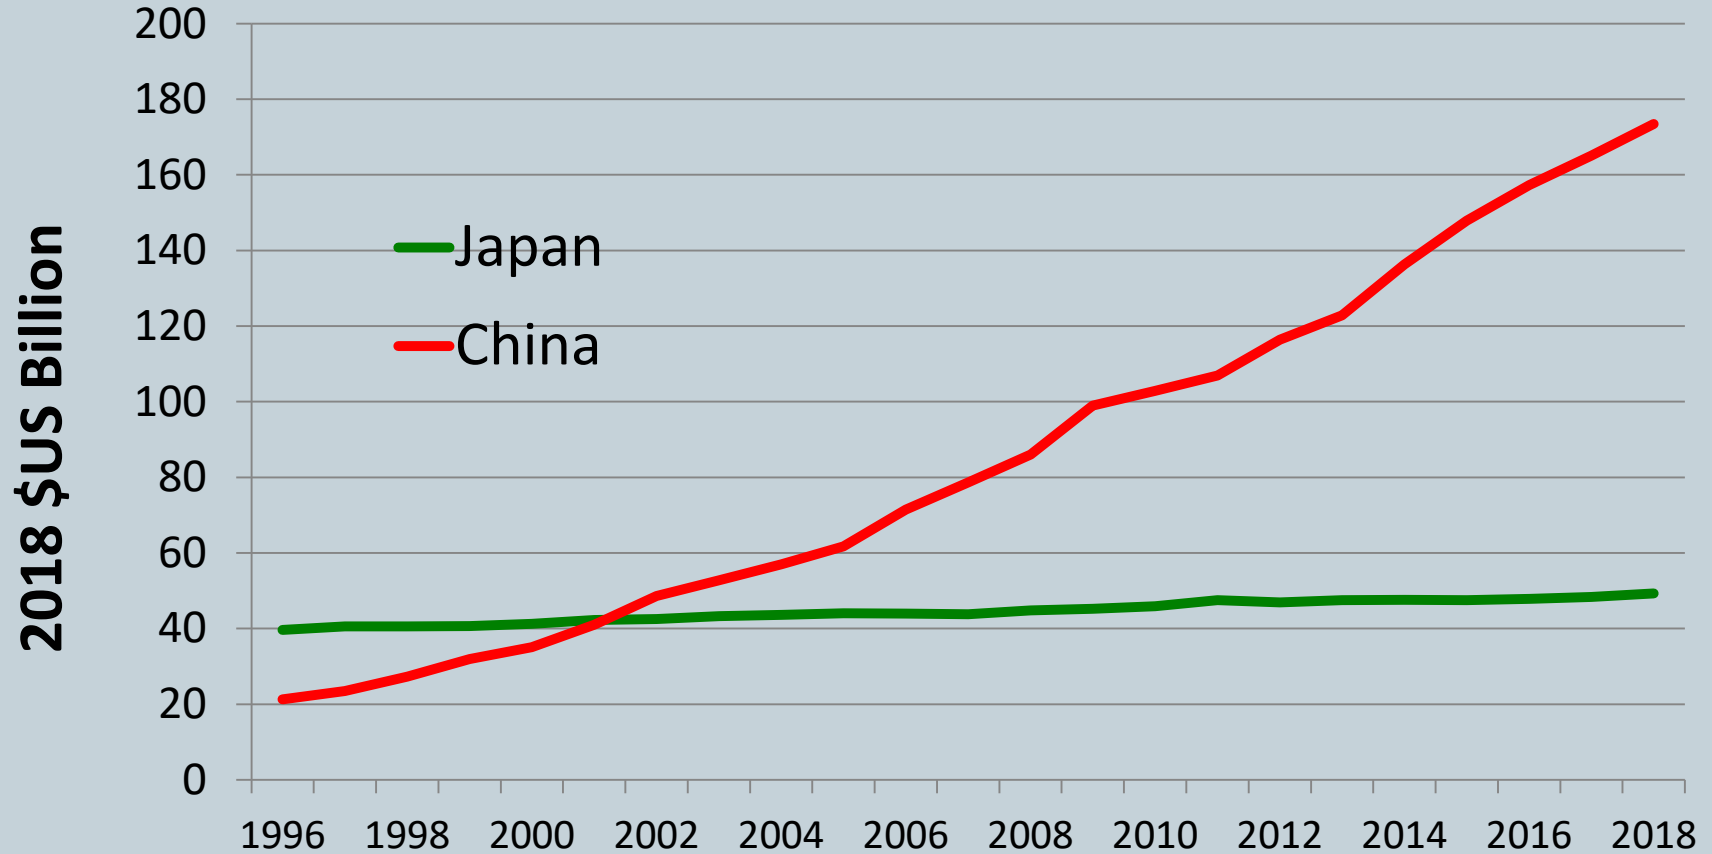

Japan's Relative Decline: Defense Budgets

Source and methods: Official budgets, adjusted by national GDP deflator, then converted to USD, using February 2018 exchange rate.

Japan's Southwest Island Chain

Japan's Southwest Island Chain

Missile Class	Range, Km	Number
DF-11 (SRBM)	280-350	700-750
DF-15B (SRBM)	600-800	350-400
DF-16 (SRBM)	800-1,000	24-48
DF-21C (MRBM)	2,000	36-108
DF-26 (IRBM)	3,000-5,000	16-32